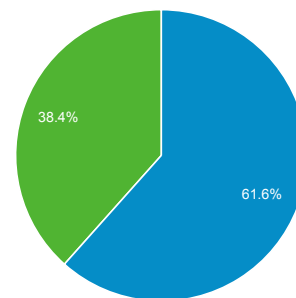

Jan 1, 2016 - Jan 31, 2016

Audience Overview

All Users
100.00% Sessions

Overview

Sessions
106,227

Users
49,942

Pageviews
330,363

Pages / Session
3.11

Avg. Session Duration
00:02:22

Bounce Rate
52.97%

% New Sessions
38.39%

■ Returning Visitor ■ New Visitor

Language	Sessions	% Sessions
1. en-us	49,837	46.92%
2. en-gb	12,383	11.66%
3. fr	3,339	3.14%
4. de	3,073	2.89%
5. pl	2,865	2.70%
6. ru	2,415	2.27%
7. de-de	2,122	2.00%
8. cs	1,882	1.77%
9. en-au	1,799	1.69%
10. it-it	1,778	1.67%