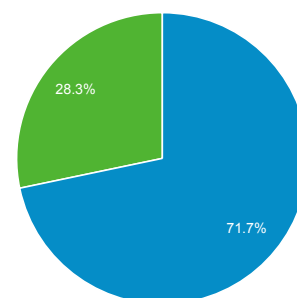

Jan 1, 2016 - Jan 31, 2016

Audience Overview

All Users
100.00% Sessions

Overview

Sessions
499,592

Users
175,725

Pageviews
2,233,943

Pages / Session
4.47

Avg. Session Duration
00:04:05

Bounce Rate
40.17%

% New Sessions
28.25%

Returning Visitor (blue) New Visitor (green)

Language	Sessions	% Sessions
1. en-us	221,945	44.43%
2. en-gb	51,814	10.37%
3. de	20,305	4.06%
4. fr	15,700	3.14%
5. ru	13,306	2.66%
6. pl	12,572	2.52%
7. de-de	10,951	2.19%
8. fr-fr	8,485	1.70%
9. nl	8,284	1.66%
10. es	8,272	1.66%