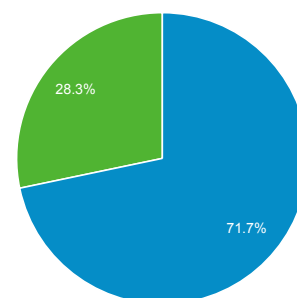

Jan 1, 2016 - Jan 31, 2016

Audience Overview

All Users
100.00% Sessions

Overview

Sessions
499,592

Users
175,725

Pageviews
2,233,943

Pages / Session
4.47

Avg. Session Duration
00:04:05

Bounce Rate
40.17%

% New Sessions
28.25%

■ Returning Visitor ■ New Visitor

| Language | Sessions | % Sessions |
|----------|----------|------------|
| 1. en-us | 221,945 | 44.43% |
| 2. en-gb | 51,814 | 10.37% |
| 3. de | 20,305 | 4.06% |
| 4. fr | 15,700 | 3.14% |
| 5. ru | 13,306 | 2.66% |
| 6. pl | 12,572 | 2.52% |
| 7. de-de | 10,951 | 2.19% |
| 8. fr-fr | 8,485 | 1.70% |
| 9. nl | 8,284 | 1.66% |
| 10. es | 8,272 | 1.66% |