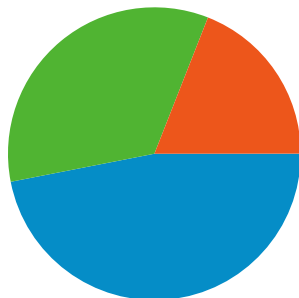

Traffic Sources Overview

- **Referring Sites**
  24,443 (46.93%)
- **Search Engines**
  17,728 (34.04%)
- **Direct Traffic**
  9,911 (19.03%)
- **Other**
  4 (0.01%)

Content Overview

Pages	Pageviews	% Pageviews
/	46,395	19.78%
/modules.php?op=modload&na	12,373	5.27%
/modules.php?op=modload&na	7,633	3.25%
/modules.php?op=modload&na	5,123	2.18%
/modules.php?op=modload&na	4,302	1.83%