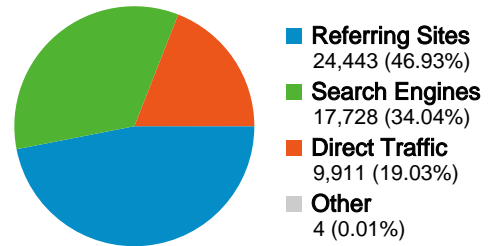

## Traffic Sources Overview

- **Referring Sites**  
24,443 (46.93%)
- **Search Engines**  
17,728 (34.04%)
- **Direct Traffic**  
9,911 (19.03%)
- **Other**  
4 (0.01%)

## 24,888 people visited this site

**52,086** Visits

**24,888** Absolute Unique Visitors

**234,608** Pageviews

**4.50** Average Pageviews

**00:03:56** Time on Site

**44.17%** Bounce Rate

**37.96%** New Visits

## All traffic sources sent a total of 52,086 visits

-  19.03% Direct Traffic
-  46.93% Referring Sites
-  34.04% Search Engines