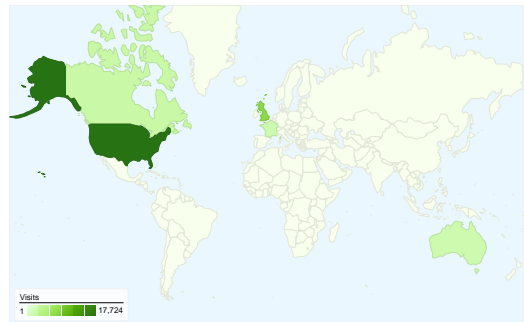

Map Overlay world