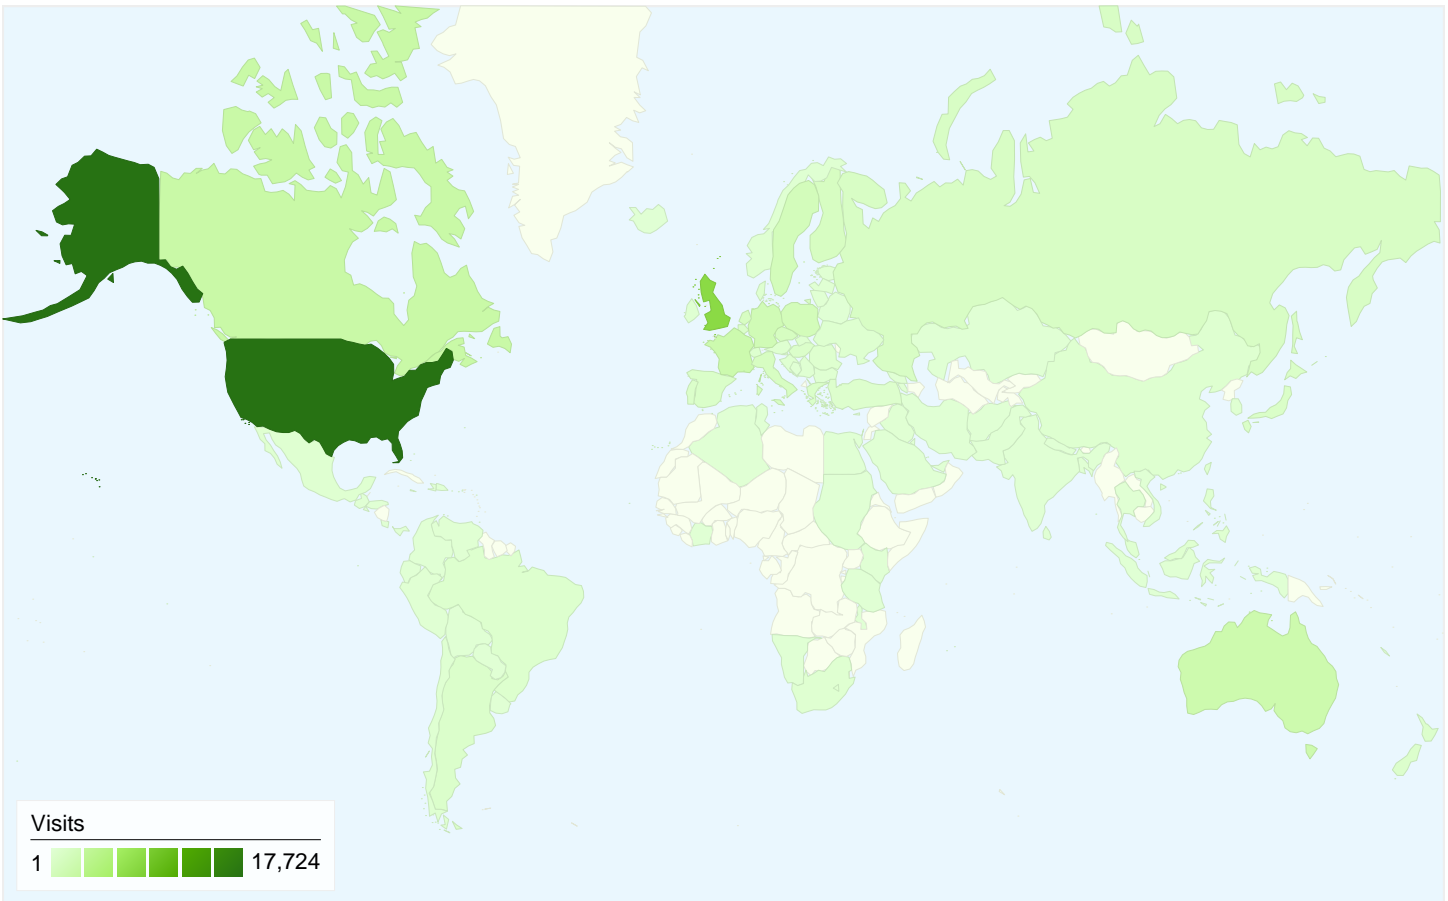

## Visitors Overview

**Visitors**  
**24,888**

## 24,888 people visited this site

**52,086** Visits

**24,888** Absolute Unique Visitors

**234,608** Pageviews

**4.50** Average Pageviews

**00:03:56** Time on Site

**44.17%** Bounce Rate

**37.96%** New Visits

## All traffic sources sent a total of 52,086 visits

-  19.03% Direct Traffic
-  46.93% Referring Sites
-  34.04% Search Engines

**52,086 visits came from 121 countries/territories**

Site Usage

Country/Territory	Visits	Pages/Visit	Avg. Time on Site	% New Visits	Bounce Rate
<b>Visits</b> <b>52,086</b> % of Site Total: 100.00%	<b>Pages/Visit</b> <b>4.50</b> Site Avg: 4.50 (0.00%)	<b>Avg. Time on Site</b> <b>00:03:56</b> Site Avg: 00:03:56 (0.00%)	<b>% New Visits</b> <b>37.96%</b> Site Avg: 37.92% (0.11%)	<b>Bounce Rate</b> <b>44.17%</b> Site Avg: 44.17% (0.00%)	
United States	17,724	4.61	00:03:59	36.04%	42.32%
United Kingdom	7,721	5.41	00:04:51	37.61%	42.92%
Canada	2,391	4.65	00:03:35	42.53%	43.08%
France	2,020	4.18	00:03:34	39.06%	47.67%
Australia	1,991	4.14	00:03:54	31.19%	41.64%
Germany	1,618	3.02	00:01:59	43.94%	52.60%
Poland	1,391	4.57	00:03:25	38.61%	41.19%
Sweden	1,338	5.03	00:05:43	20.10%	30.87%
Czech Republic	1,045	3.29	00:01:51	43.35%	52.15%
Netherlands	969	3.80	00:02:10	42.11%	48.50%