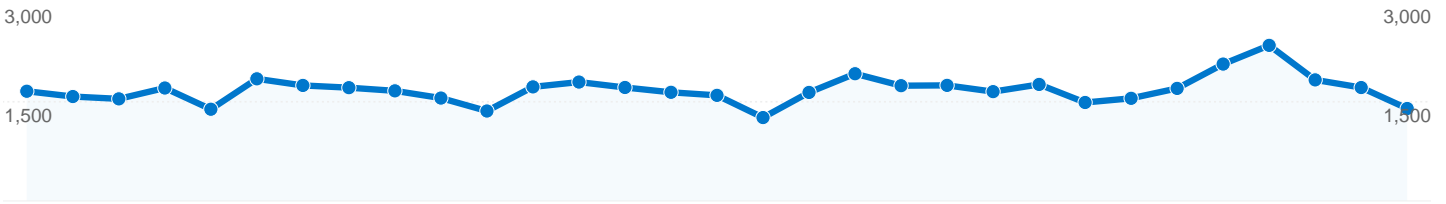

## Site Usage

**52,086** Visits

**44.17%** Bounce Rate

**234,608** Pageviews

**00:03:56** Avg. Time on Site

**4.50** Pages/Visit

**37.92%** % New Visits

## Visitors Overview

**Visitors**  
**24,888**

## 24,888 people visited this site

**52,086** Visits

**24,888** Absolute Unique Visitors

**234,608** Pageviews

**4.50** Average Pageviews

**00:03:56** Time on Site

**44.17%** Bounce Rate

**37.96%** New Visits

## All traffic sources sent a total of 52,086 visits

-  19.03% Direct Traffic
-  46.93% Referring Sites
-  34.04% Search Engines