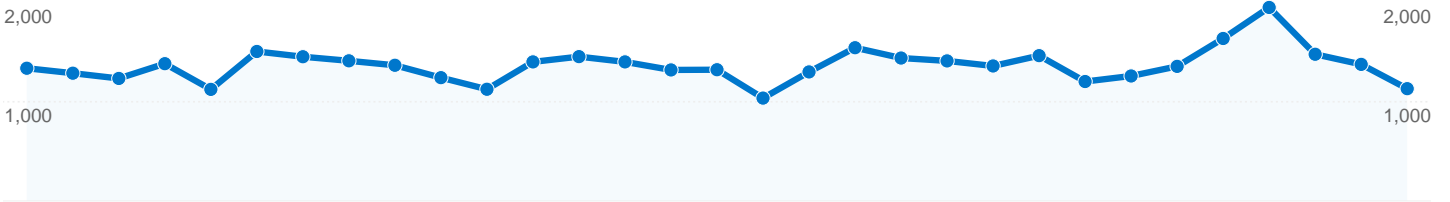

## Site Usage

**52,086** Visits

**44.17%** Bounce Rate

**234,608** Pageviews

**00:03:56** Avg. Time on Site

**4.50** Pages/Visit

**37.92%** % New Visits

## Visitors Overview

**Visitors**  
**24,888**

## 24,888 people visited this site

**52,086** Visits

**24,888** Absolute Unique Visitors

**234,608** Pageviews

**4.50** Average Pageviews

**00:03:56** Time on Site

**44.17%** Bounce Rate

**37.96%** New Visits

Pages on this site were viewed a total of 234,608 times

234,608 Pageviews

167,209 Unique Views

44.17% Bounce Rate