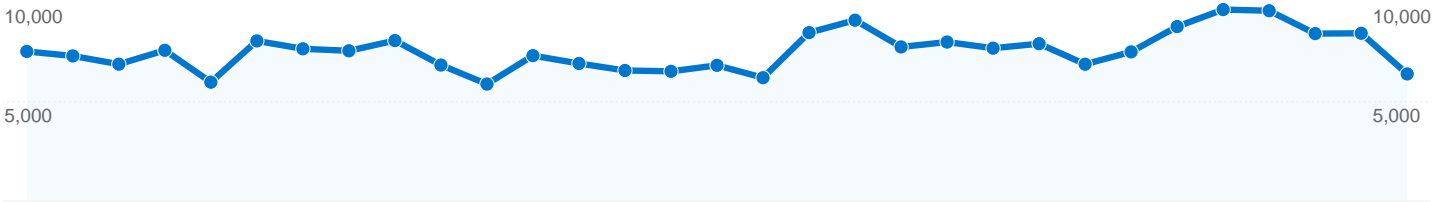

## 24,888 people visited this site

**52,086** Visits

**24,888** Absolute Unique Visitors

**234,608** Pageviews

**4.50** Average Pageviews

**00:03:56** Time on Site

**44.17%** Bounce Rate

**37.96%** New Visits

## All traffic sources sent a total of 52,086 visits

-  19.03% Direct Traffic
-  46.93% Referring Sites
-  34.04% Search Engines

## Top Traffic Sources

Sources	Visits	% visits	Keywords	Visits	% visits
google (organic)	16,290	31.28%	aeroscale	1,063	6.00%
armorama.com (referral)	10,481	20.12%	rowan baylis	127	0.72%
(direct) ((none))	9,911	19.03%	zemkes wolfpack 1:32	123	0.69%
greatmodels.com (referral)	2,644	5.08%	aeromaster 48-212 fighting	113	0.64%
network54.com (referral)	1,079	2.07%	bf 109f	86	0.49%

**52,086 visits came from 121 countries/territories**

Site Usage

Country/Territory	Visits	Pages/Visit	Avg. Time on Site	% New Visits	Bounce Rate
<b>Visits</b> <b>52,086</b> % of Site Total: 100.00%	<b>Pages/Visit</b> <b>4.50</b> Site Avg: 4.50 (0.00%)	<b>Avg. Time on Site</b> <b>00:03:56</b> Site Avg: 00:03:56 (0.00%)	<b>% New Visits</b> <b>37.96%</b> Site Avg: 37.92% (0.11%)	<b>Bounce Rate</b> <b>44.17%</b> Site Avg: 44.17% (0.00%)	
United States	17,724	4.61	00:03:59	36.04%	42.32%
United Kingdom	7,721	5.41	00:04:51	37.61%	42.92%
Canada	2,391	4.65	00:03:35	42.53%	43.08%
France	2,020	4.18	00:03:34	39.06%	47.67%
Australia	1,991	4.14	00:03:54	31.19%	41.64%
Germany	1,618	3.02	00:01:59	43.94%	52.60%
Poland	1,391	4.57	00:03:25	38.61%	41.19%
Sweden	1,338	5.03	00:05:43	20.10%	30.87%
Czech Republic	1,045	3.29	00:01:51	43.35%	52.15%
Netherlands	969	3.80	00:02:10	42.11%	48.50%